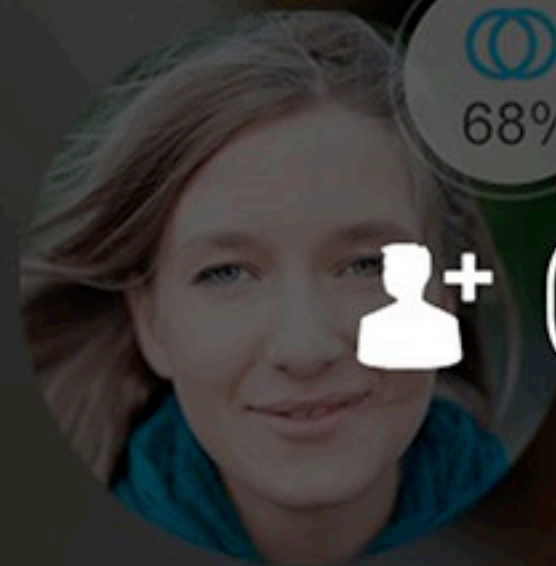

Larrissa Nelson

UDK Berlin
Hamburg

Bernd Strecker

2013-05-16 16:16

Contact