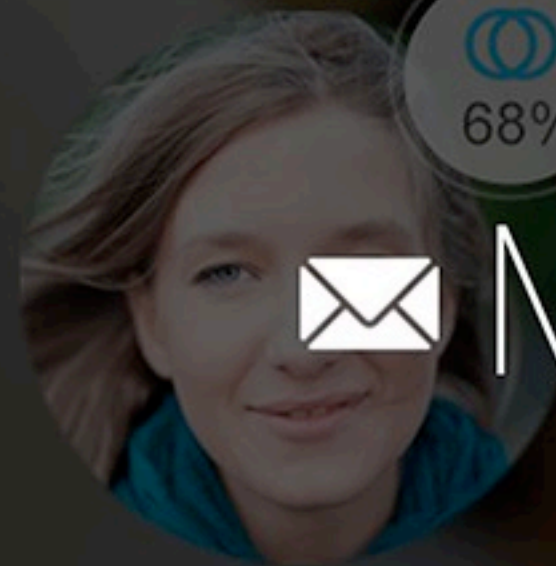

42%
Similarity

 Near

68%
Similarity

 Near

The image features a blurred background of a diverse crowd of people. In the center, there is a semi-transparent overlay containing a portrait of a young woman with long brown hair and blue eyes, wearing a teal scarf. To the left of her face, a circular graphic displays a blue icon of two overlapping circles, the percentage '68%', and the word 'Similarity'. To the right of her face, a white location pin icon is followed by the word 'Near'.

 Handshake

Larrissa Nelson

 UDK Berlin

 Hamburg

 Bernd Strecker

2013-05-16 16:16

Larrissa Nelson

UDK Berlin