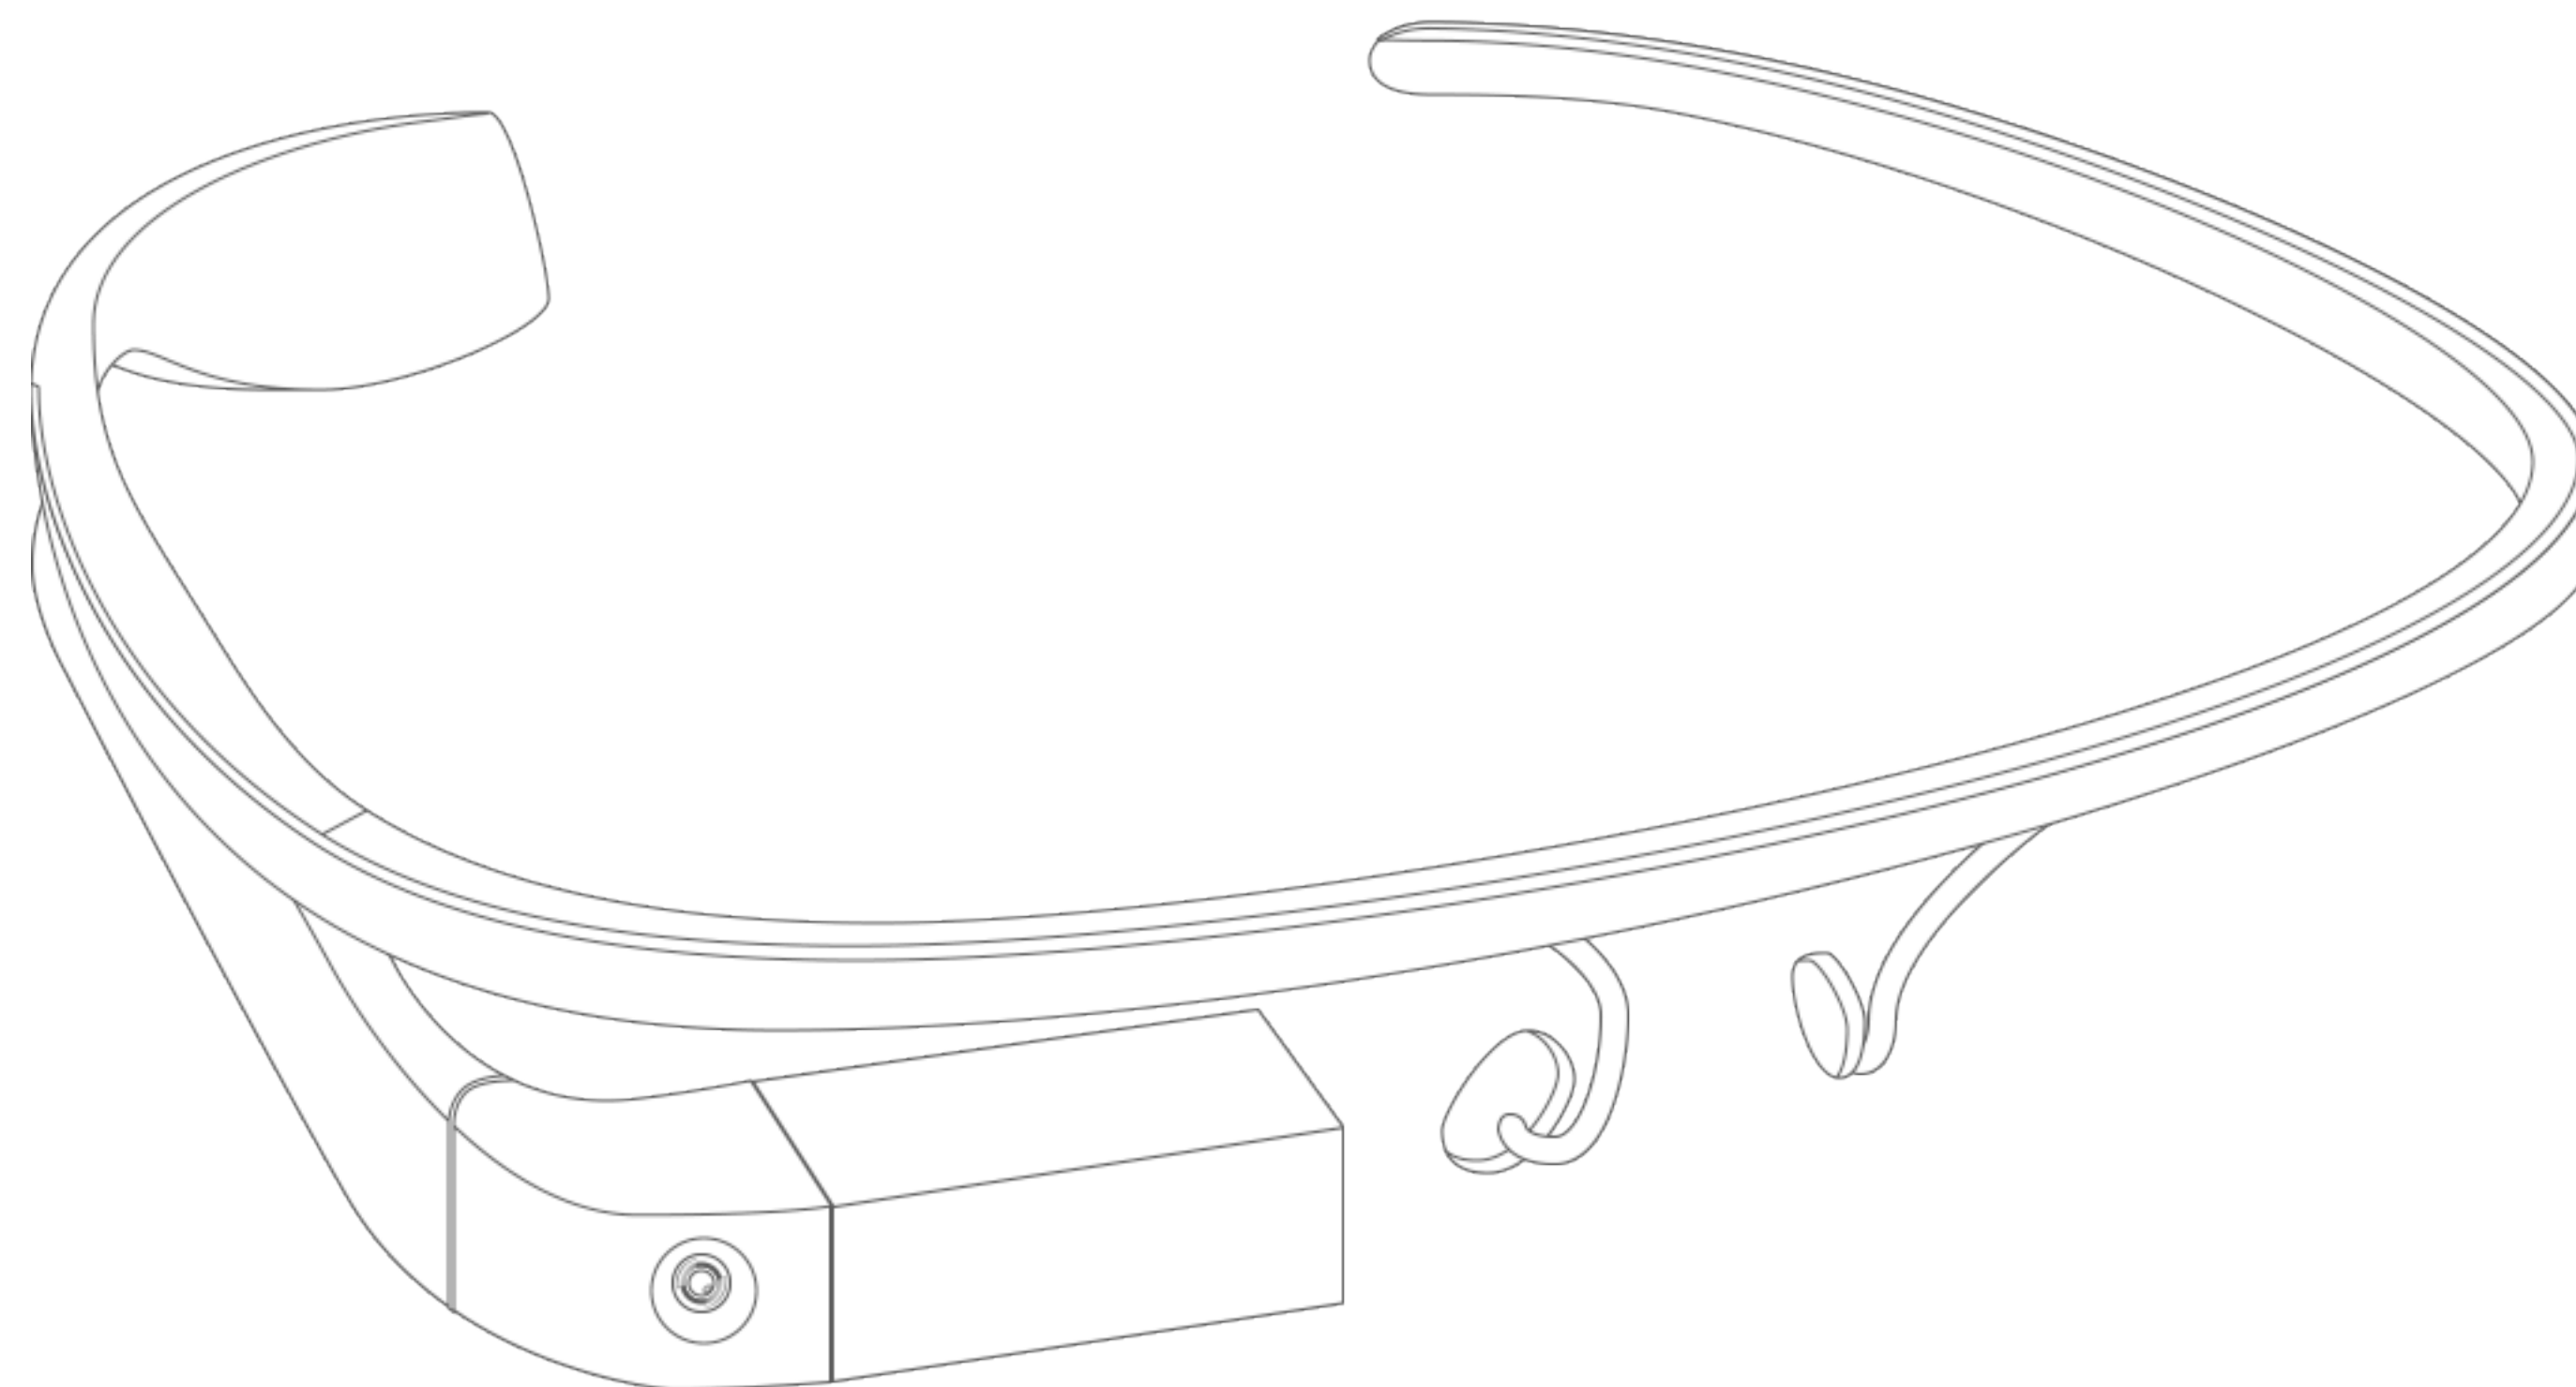

what is google glass

wearable device

wearable device

A sunset over a city skyline with a semi-transparent white box containing text. The sky transitions from a deep blue at the top to a bright orange near the horizon. The city skyline is silhouetted against the bright orange light. The water in the foreground is calm and reflects the colors of the sky. A semi-transparent white box is centered in the upper half of the image, containing the time and a phrase.