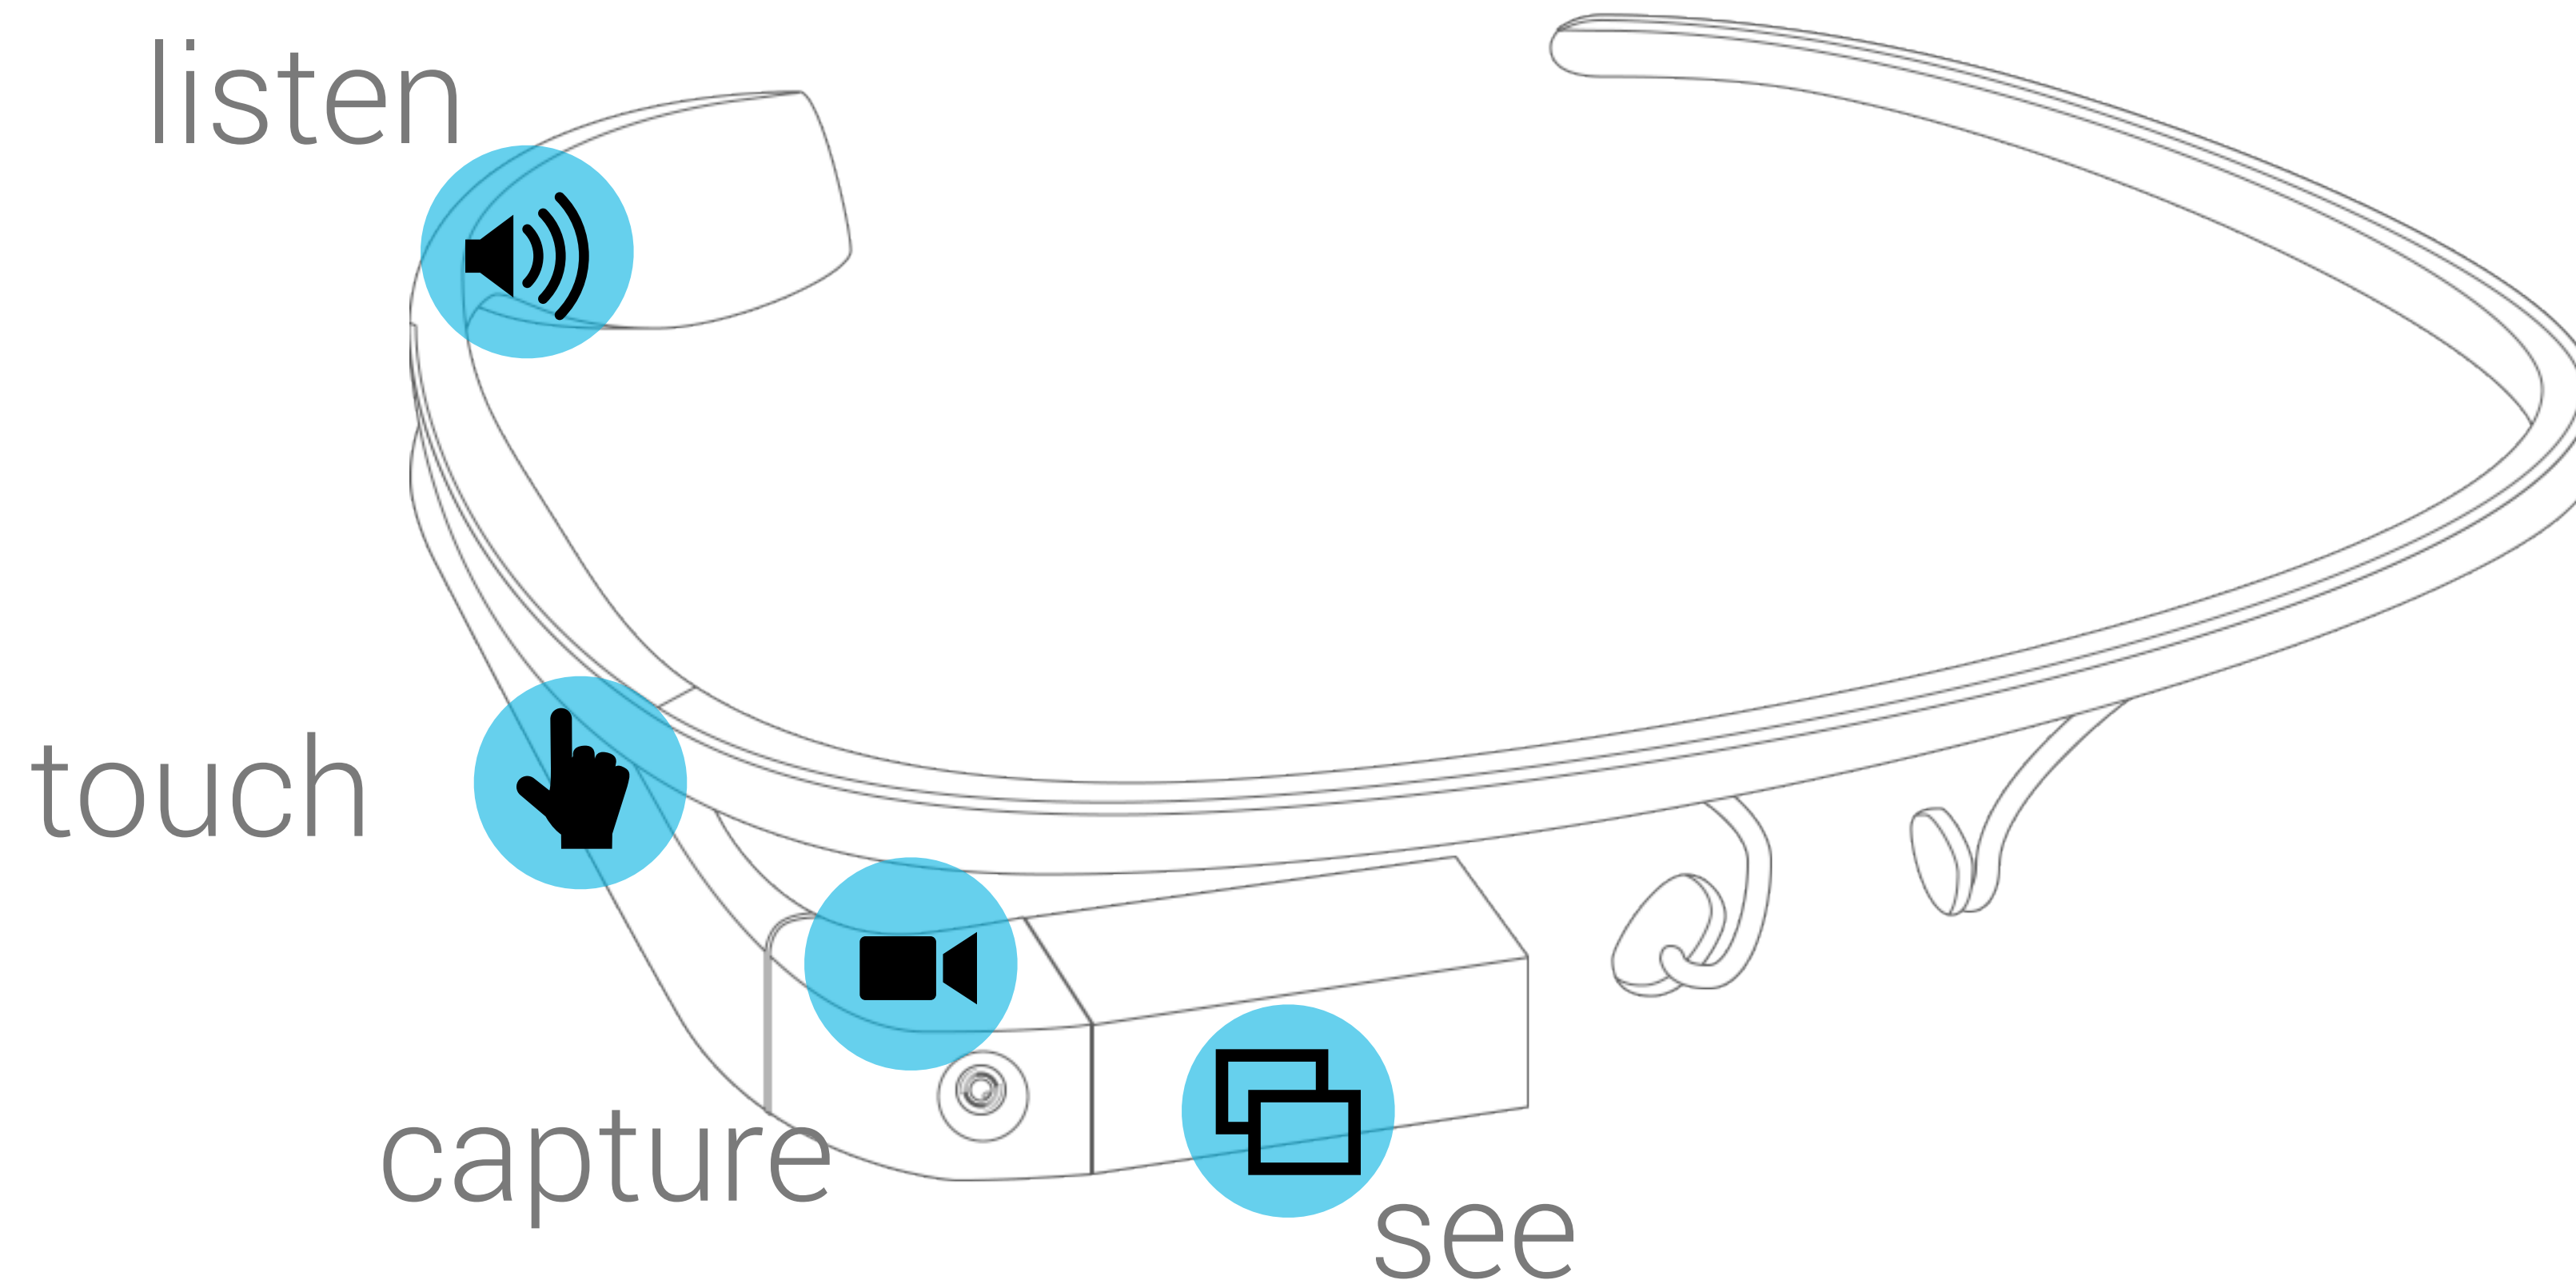

icebreaker
for XING

Miguel Parramon • Nikkel Blaase • Jochen Preusche • Sebastian Wüst

*icebreaker is the result of an »innovation week«
project. It lets XING developers & designers
work on their own ideas – apart from XINGs
product road maps.*

what is google glass

wearable device

wearable device

A sunset over a city skyline with a semi-transparent white box containing text. The sky transitions from a deep blue at the top to a bright orange near the horizon. The city skyline is silhouetted against the bright orange light. The water in the foreground is calm and reflects the colors of the sky. A semi-transparent white box is centered in the upper half of the image, containing the time and a phrase.

2013-05-16 16:16

98%
Similarity

 Near

68%

Similarity

 Near

The image features a blurred background of a crowd of people. In the center, there is a semi-transparent overlay box. Inside this box, on the left, is a circular graphic containing a blue icon of two overlapping circles. Below this icon, the text '68%' is displayed in a large white font, with the word 'Similarity' in a smaller white font underneath. On the right side of the box, there is a portrait of a young woman with long brown hair, wearing a blue scarf, looking directly at the camera with a slight smile. Below her portrait, there is a white location pin icon followed by the word 'Near' in white text.