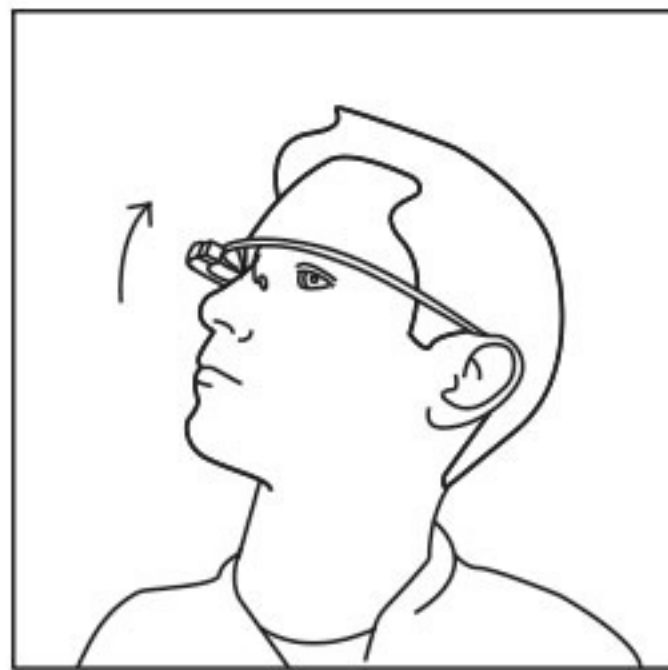

gestures

tilting