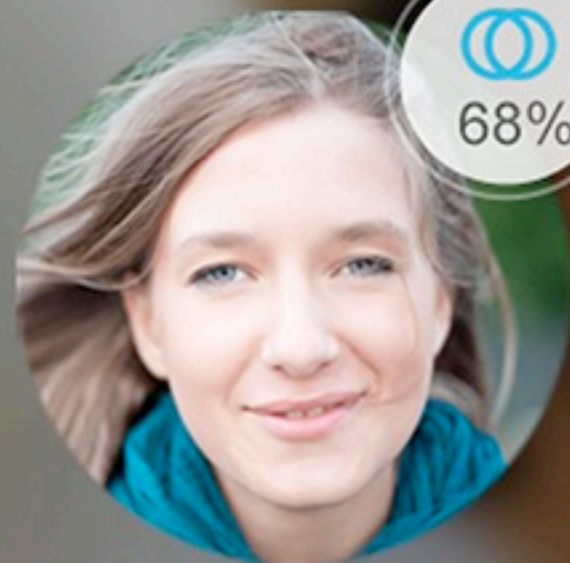

Larrissa Nelson

UDK Berlin

Hamburg

Bernd Strecker

2013-05-16 16:16