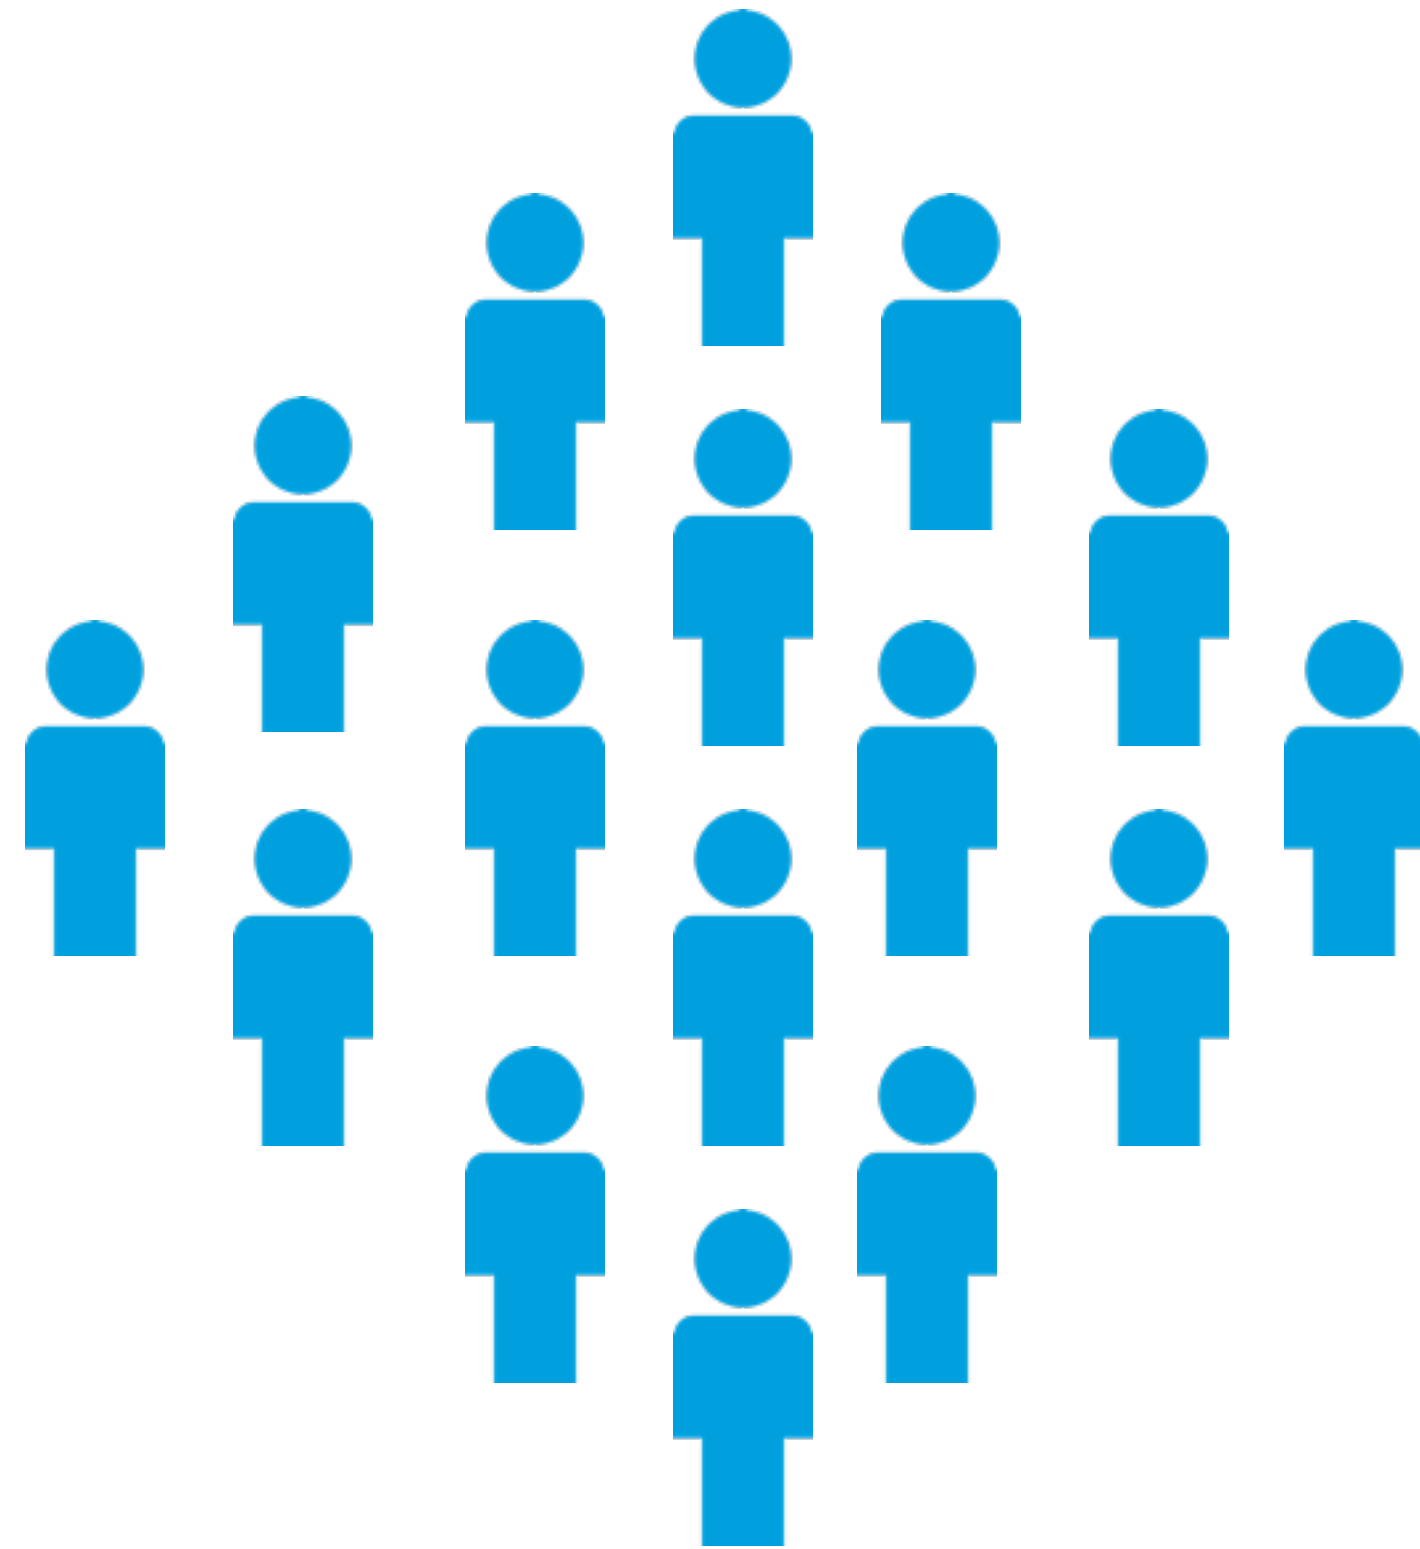

company offsite